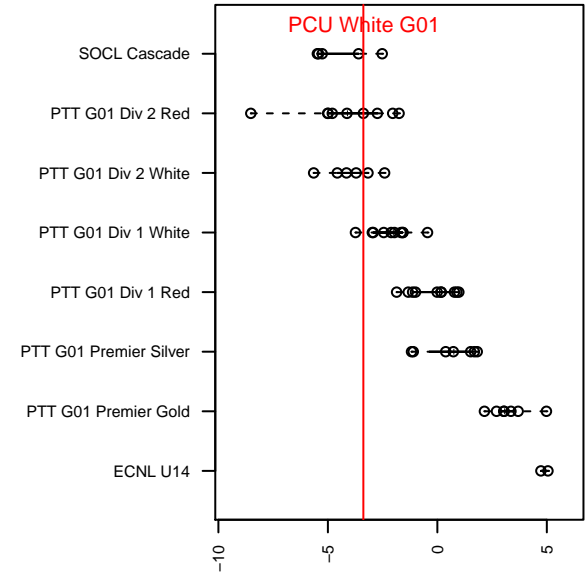

PCU White G01

Portland City United SC
 Portland, OR
 G01 total strength=785
 attack=0.83 defense=1.08
 fall league = PTT G01 Div 2 Red
 spr league = Spr OYS G01 Div 2 Red

alt names used:
 BSC Portland White G01
 BSC Portland G01 White
 PCU 01G White
 PCU 01G Black 2

Venues played:
 2015 PTT G01 Division 2 Red
 2015 OYS Founders Cup G01
 2015 Spr OYS G01 Division 2 Red

**attack and defense variance (black dot)
relative to other teams
and top 10 in region**

**attack and defense rating
relative to others at age
and all opponents in last 13 months**